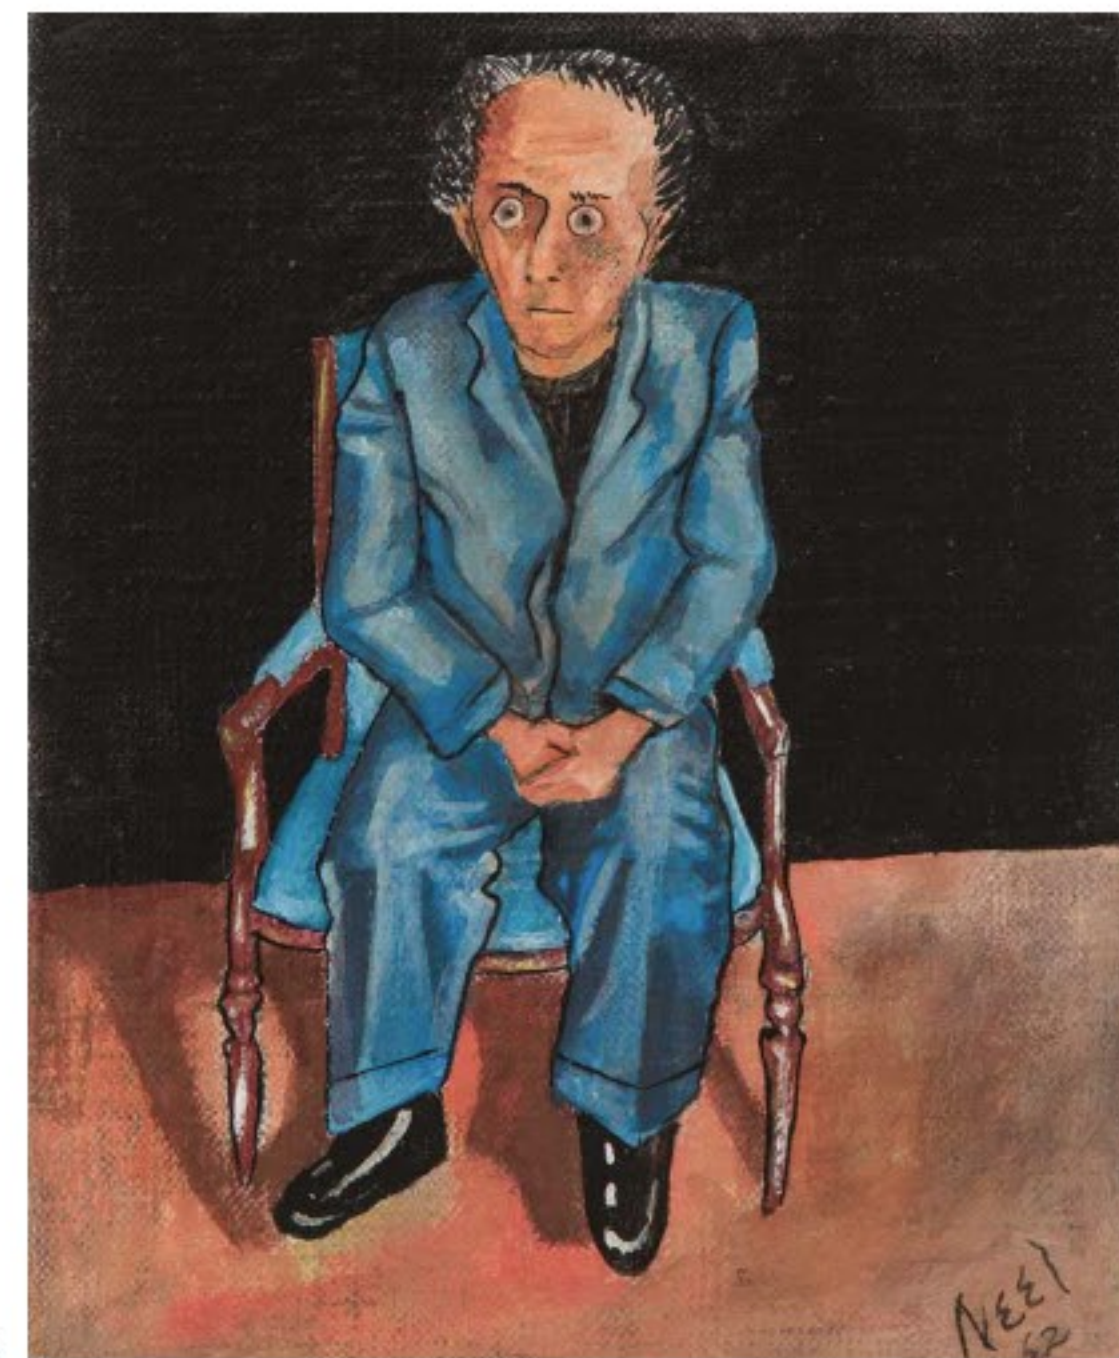

Figuratively Speaking

Featured Artists

- Benny Andrews (1930-2006)
- Robert Arneson (1930-1992)
- Romare Bearden (1911-1988)
- Paul Cadmus (1904-1999)
- Robert Colescott (1925-2009)
- Beauford Delaney (1901-1979)
- Louis Eilshemius (1864-1941)
- Jared French (1905-1987)
- Leon Golub (1922-2004)
- Nancy Grossman (born 1940)
- Jan Muller (1922-1958)
- Alice Neel (1900-1984)
- Irving Norman (1906-1989)
- Alfonso Ossorio (1916-1990)
- Fairfield Porter (1907-1975)
- Pavel Tchelitchew (1898-1957)
- Bob Thompson (1937-1966)
- George Tooker (1920-2011)
- Charles White (1918-1979)

Opposite page
Paul Cadmus
N.M. 53
1967, Crayon on toned paper
48.6 x 42.2 cm (sheet size)
46.7 x 38.7 cm (sight size)
1

Pavel Tchelitchew
Personage
1927, oil and coffee grounds
on canvas
129.5 x 86.7 cm
2

Alice Neel
Meyer Schapiro
1962, Oil and ink on canvas
26.7 x 21.0 cm
3

Romare Bearden
Billie Holiday
1973, Collage of various
papers, acrylic and fabric
on fibreboard
68.6 x 78.7 cm
4

Nancy Grossman
Untitled
1976, Collage with
watercolour on board
121.9 x 91.4 cm
5

Fairfield Porter
Aline by the Screen Door
1971, Oil on canvas
152.4 x 121.9 cm

All works
Courtesy of Michael Rosenfeld
Gallery LLC, New York, NY