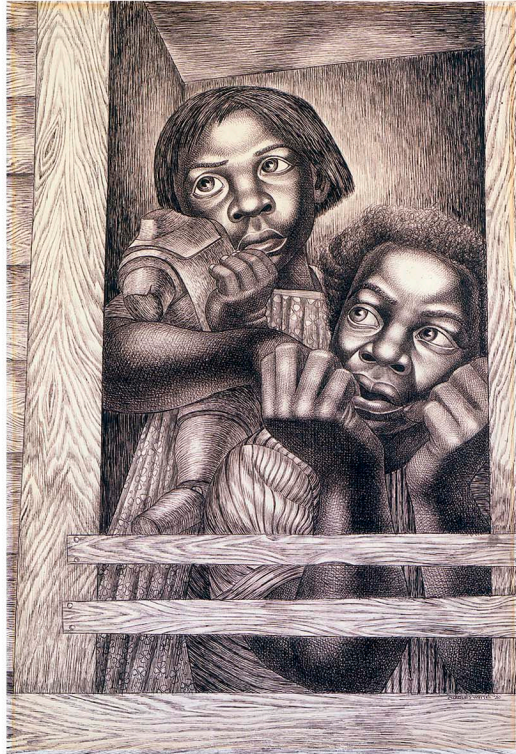

FOR IMMEDIATE RELEASE

Charles White (1918-1979), *Untitled (Two Children)*, 1950, black ink on paperboard, 29 3/4" x 20", signed

George Tooker (b.1920), *Jukebox*, 1953, egg tempera on panel, 21" x 14", signed

Body Beware: 18 American Artists

May 18 - July 27, 2007

Opening Reception:
Saturday, May 19th / 2:00-5:00PM

(May 8, 2007 - New York) - Michael Rosenfeld Gallery is pleased to announce the group exhibition **Body Beware: 18 American Artists** on view from May 18 through July 27, 2007. Featured artists include Robert Arneson, Romare Bearden, John Biggers, Federico Castellon, Beauford Delaney, Jared French, Jess, Lester Johnson, Henry Koerner, Walt Kuhn, Seymour Lipton, Alice Neel, Alfonso Ossorio, Dorothea Tanning, Pavel Tchelitchev, Bob Thompson, George Tooker, and Charles White.

Body Beware: 18 American Artists features one work by each of the eighteen artists. Works were selected for their disquieting representation of the human form in totality or in parts. Contorted, distorted, and fantastic bodies appear alone or with others in surreal environments and confrontational situations; nudes lay exposed while others appear in costume; faces haunt entire canvases and bodies exist compressed in tight

spaces. Exhibition highlights include: a rare 1943 Jared French egg tempera on board of four ghostly figures entwined; a newly discovered Henry Koerner masterpiece, *The Arcades* (1950), depicting the bizarre on display at Coney Island's boardwalk; a haunting 1950 black ink drawing of two children by Charles White; and Robert Arneson's *Black and White Mask* (1983), an unforgiving self-portrait in glazed ceramic.