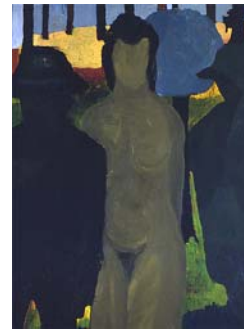

Bob Thompson (1937-1966)
Untitled, 1959
oil on canvas
49 x 35 1/2 inches, signed and dated